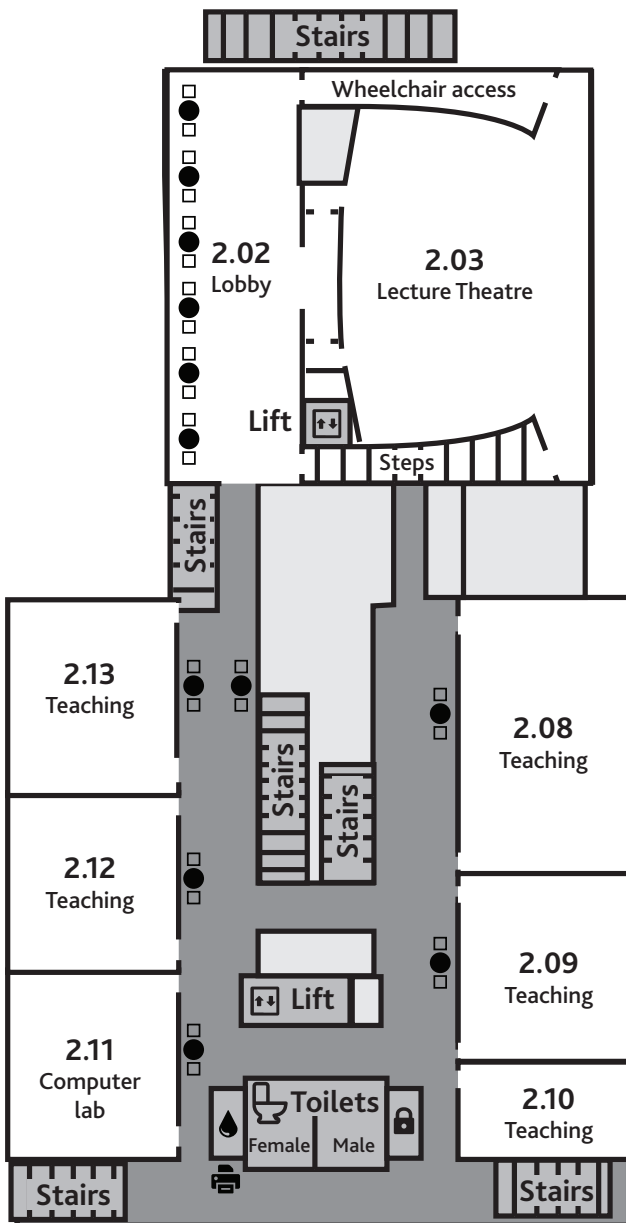

TAURANGA

Key

- Building entry
- Stairs
- Lifts
- Food
- Toilets
- Showers
- Social learning
- Wellness room
- ITS Tech Desk
- Student lockers
- Water fountains
- Student printers

Ground floor

Level 1

Key

-  Student printers
-  Water fountains
-  Building entry
-  Stairs
-  Lifts
-  ITS Tech Desk
-  Food
-  Toilets
-  Showers
-  Student lockers
-  Wellness room
-  Social learning

Level 2

Level 3

Key

Student printers

Water fountains

Building entry

Stairs

Lifts

ITS Tech Desk

Food

Toilets

Showers

Student lockers

Wellness room

Social learning

Level 4