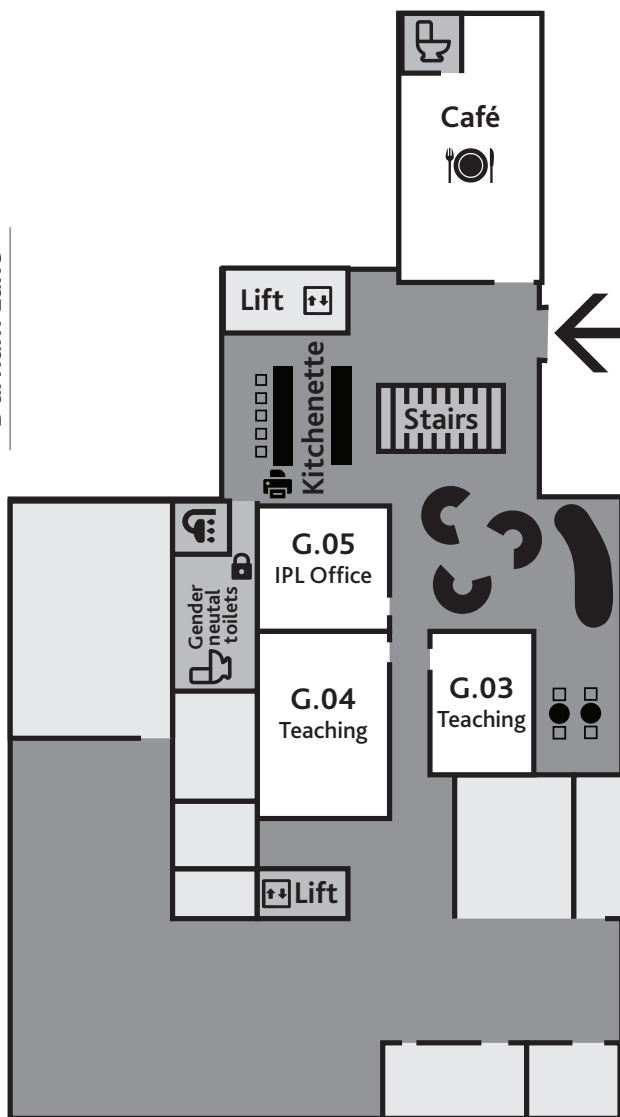

TAURANGA

Key

- Building entry
- Stairs
- Lifts
- Food
- Toilets
- Showers
- Social learning
- Wellness room
- ITS Tech Desk
- Student lockers
- Water fountains
- Student printers

Ground floor

Level 1

Key

-  Student printers
-  Water fountains
-  Building entry
-  Stairs
-  Lifts
-  ITS Tech Desk
-  Food
-  Toilets
-  Showers
-  Student lockers
-  Wellness room
-  Social learning

Level 2

Level 3

Key

Student printers

Water fountains

Building entry

Stairs

Lifts

ITS Tech Desk

Food

Toilets

Showers

Student lockers

Wellness room

Social learning

Level 4