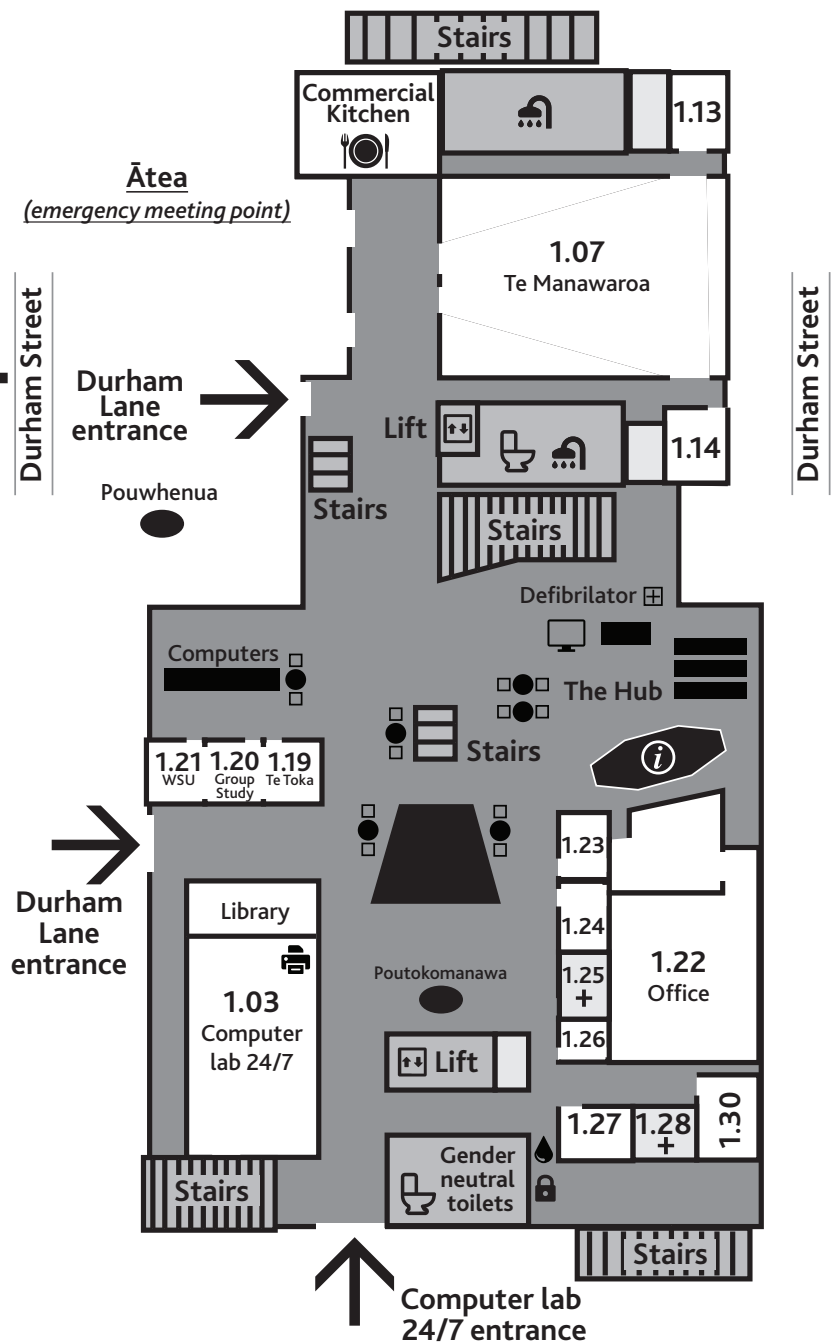

TAURANGA

Key

- Building entry
- Stairs
- Lifts
- Food
- Toilets
- Showers
- Social learning
- Wellness room
- ITS Tech Desk
- Student lockers
- Water fountains
- Student printers

Ground floor

Level 1

Key

-  Student printers
-  Water fountains
-  Building entry
-  Stairs
-  Lifts
-  ITS Tech Desk
-  Food
-  Toilets
-  Showers
-  Student lockers
-  Wellness room
-  Social learning

Level 2

Level 3

Key

Student printers

Water fountains

Building entry

Stairs

Lifts

ITS Tech Desk

Food

Toilets

Showers

Student lockers

Wellness room

Social learning

Level 4