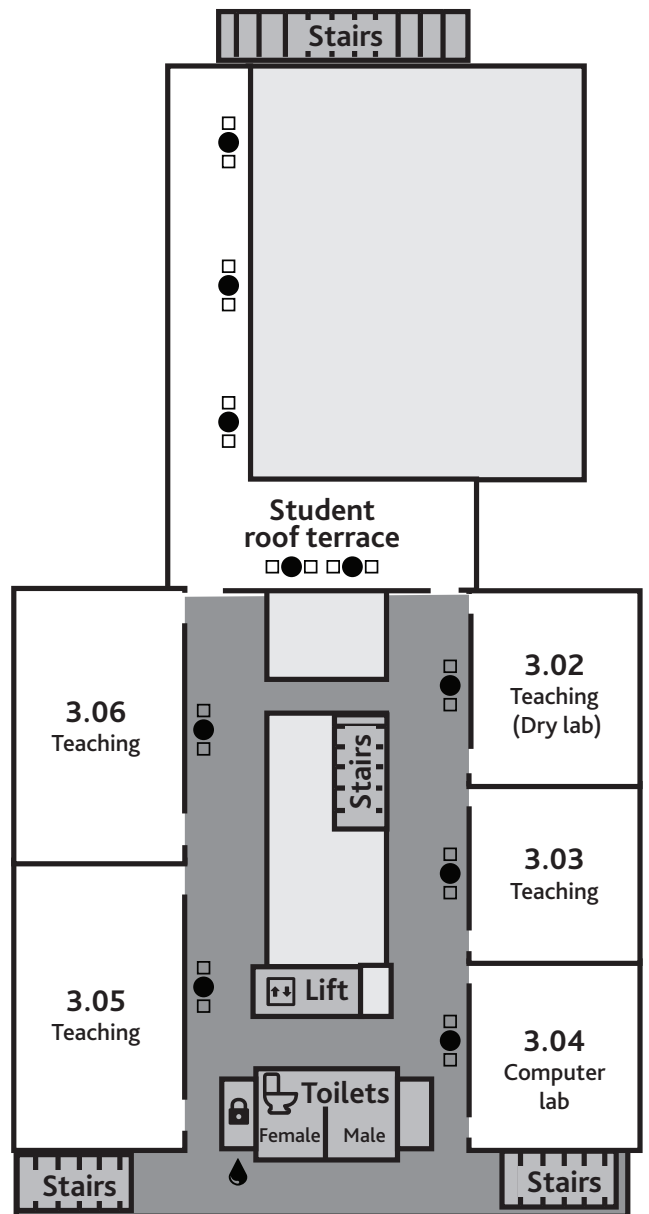

TAURANGA

Key

- Building entry
- Stairs
- Lifts
- Food
- Toilets
- Showers
- Social learning
- Wellness room
- ITS Tech Desk
- Student lockers
- Water fountains
- Student printers

Ground floor

Level 1

Key

-  Student printers
-  Water fountains
-  Building entry
-  Stairs
-  Lifts
-  ITS Tech Desk
-  Food
-  Toilets
-  Showers
-  Student lockers
-  Wellness room
-  Social learning

Level 2

Level 3

Key

Student printers

Water fountains

Building entry

Stairs

Lifts

ITS Tech Desk

Food

Toilets

Showers

Student lockers

Wellness room

Social learning

Level 4